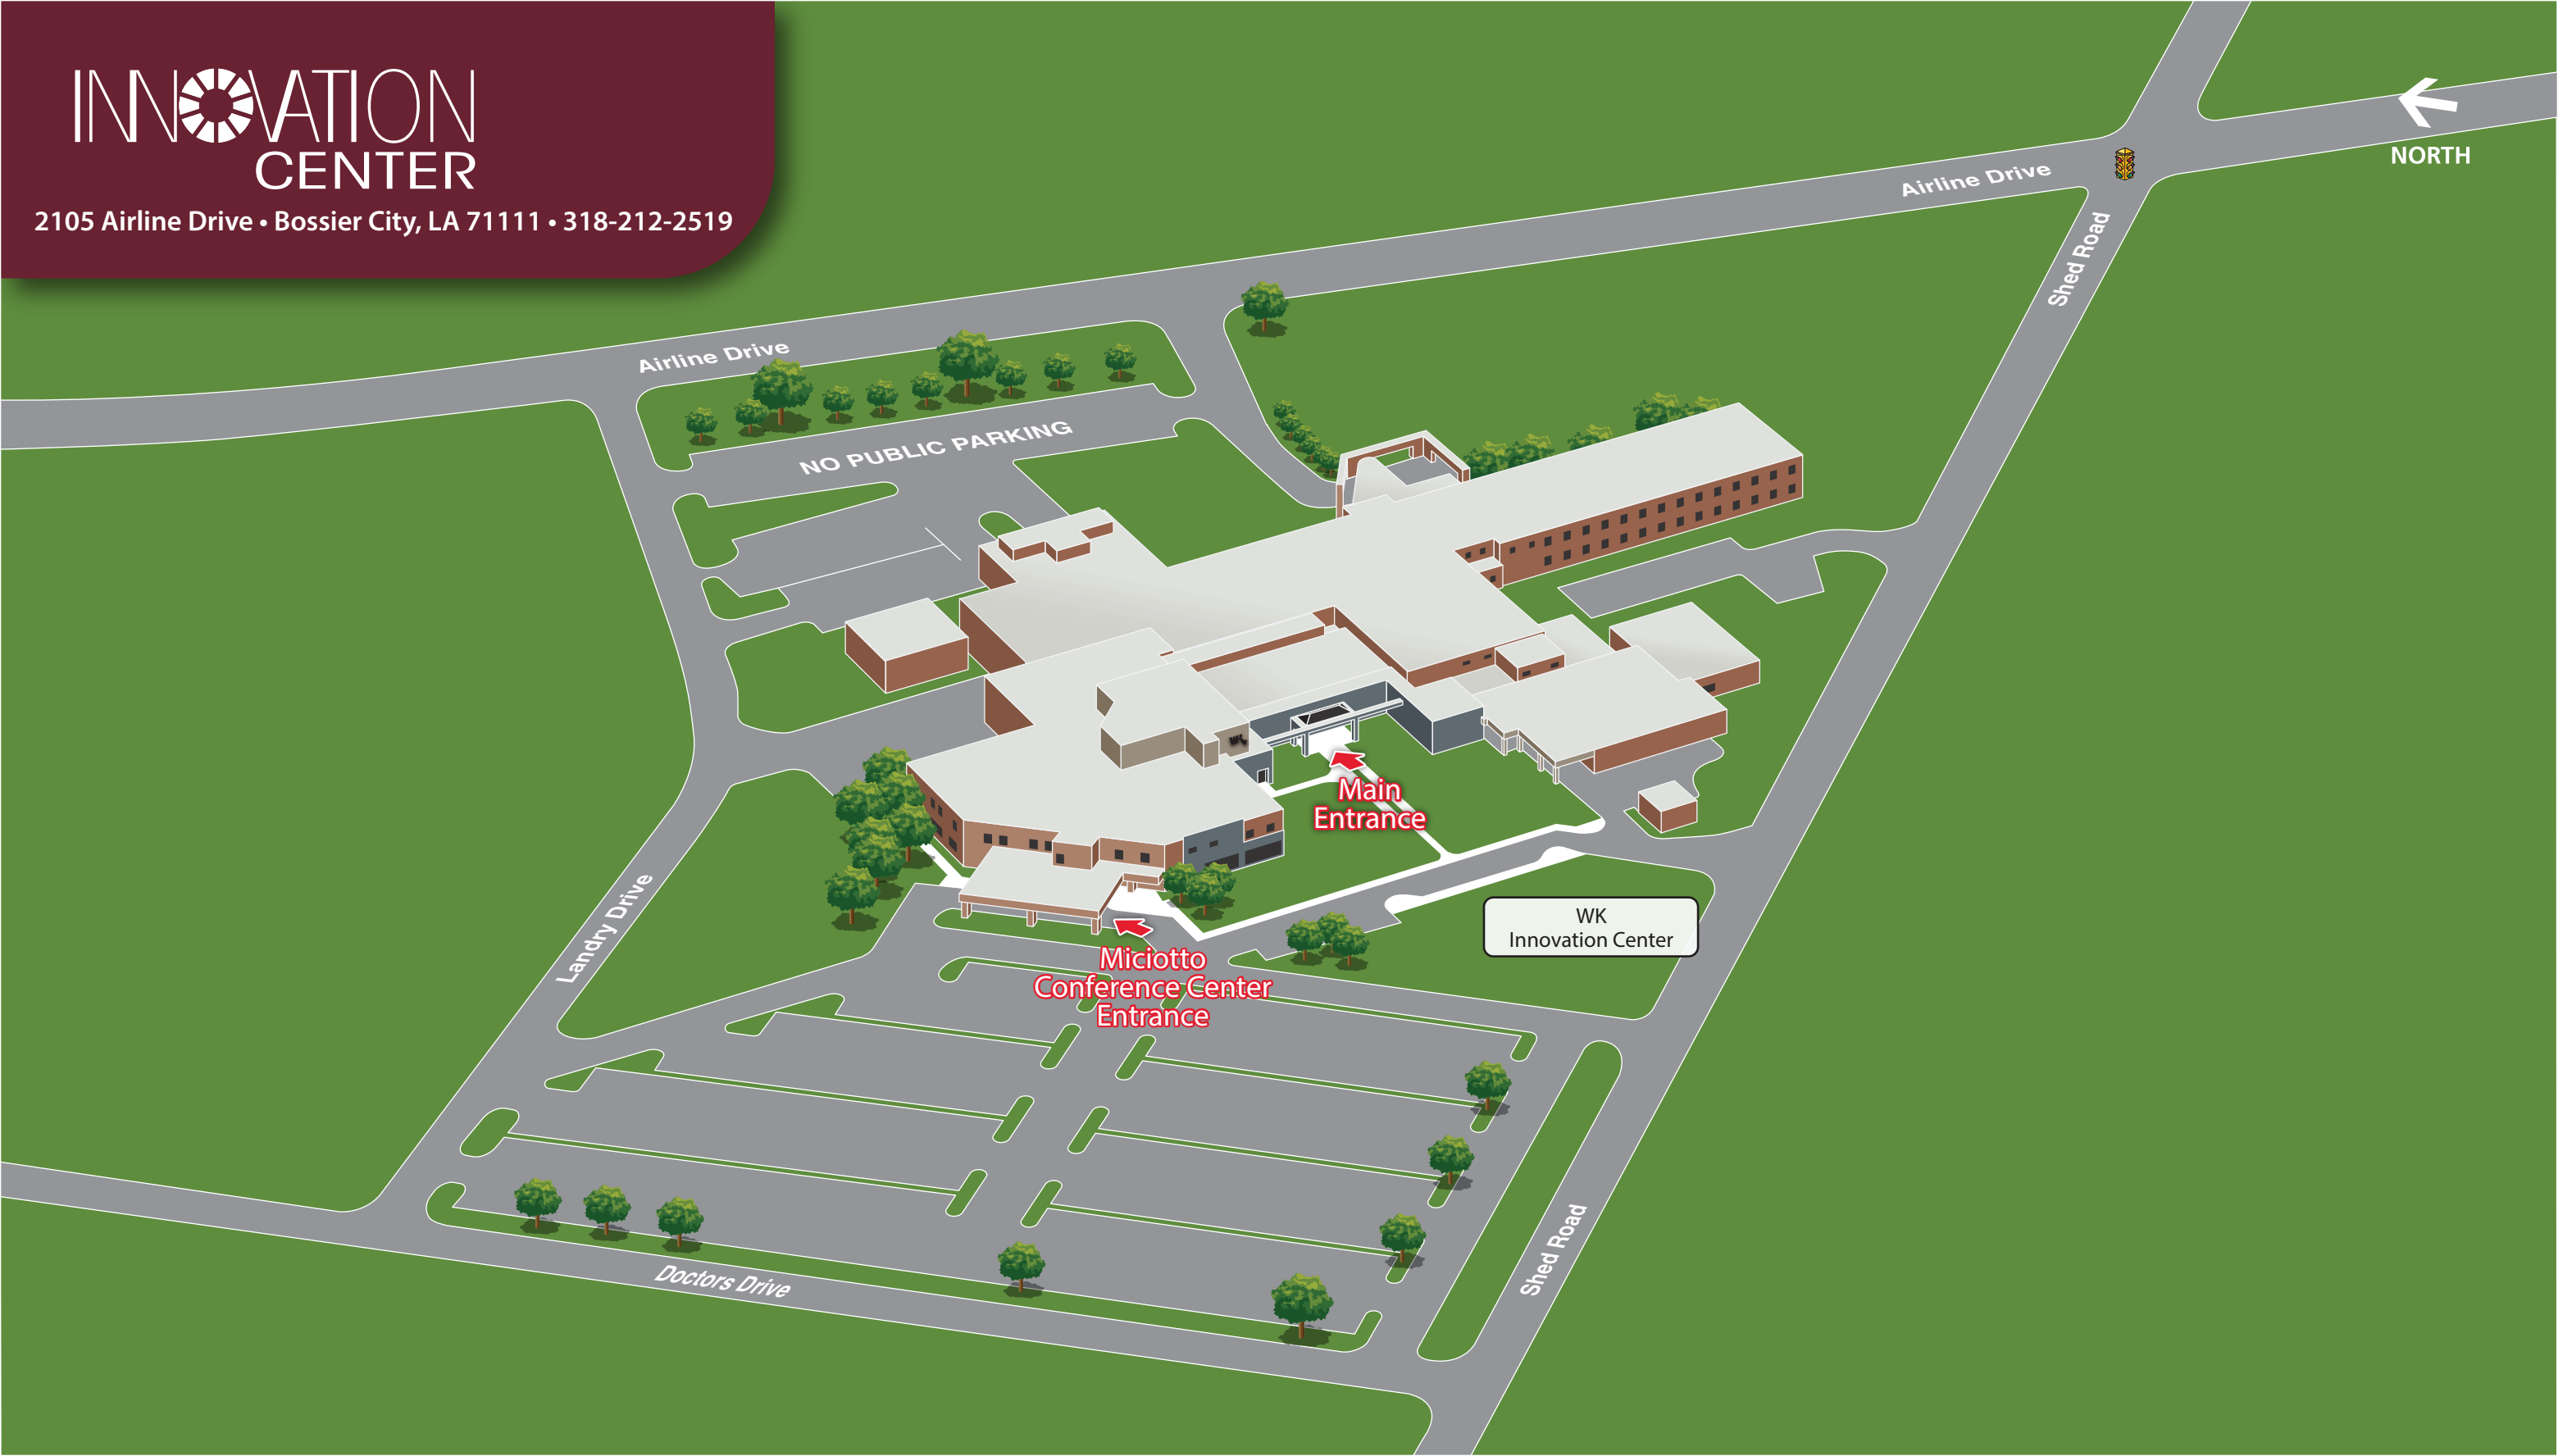

INNOVATION CENTER

2105 Airline Drive • Bossier City, LA 71111 • 318-212-2519

Airline Drive

NO PUBLIC PARKING

Airline Drive

NORTH

Shed Road

Landry Drive

Main Entrance

WK
Innovation Center

Miciotto
Conference Center
Entrance

Doctors Drive

Shed Road